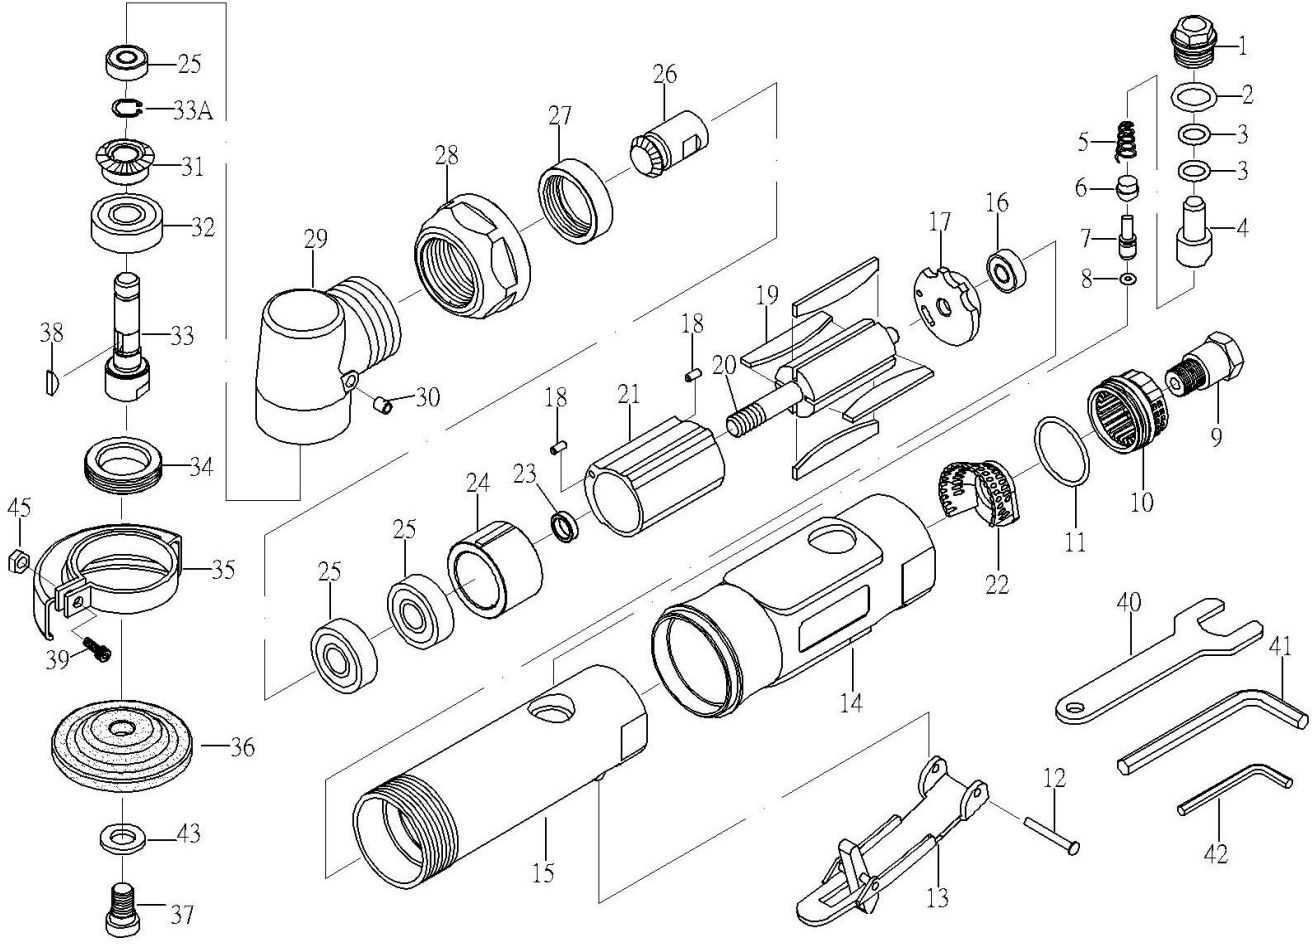

OS-230 GAV HAVALI MİNİ TAŞALAMA

PARÇA NO.	PARÇA ADI	ADET	FİYAT\$	PARÇA NO.	PARÇA ADI	ADET	FİYAT\$
01	SCREW	1	4.00	24	FRONT PLATE	1	7.00
02	O-RING	1	1.00	25	BEARING(608ZZ)	3	5.00
03	O-RING	2	1.00	26	BEVEL GEAR	1	15.00
04	AIR REGULATOR	1	4.00	27	NUT	1	5.00
05	SPRING	1	1.00	28	CLAMP NUT	1	5.00
06	VALVE STEM BUSHING	1	2.00	29	ANGLE HOUSING	1	14.00
07	VALVE STEM	1	2.00	30	OIL CUP	1	1.00
08	O-RING	1	1.00	31	BEVEL GEAR	1	15.00
09	AIR INLET	1	3.00	32	BEARING (6000ZZ)	1	5.00
10	EXHAUST SLEEVE	1	2.00	33	SHAFT	1	12.00
11	O-RING	1	1.00	33A	SNAP RING	1	1.00
12	SPRING PIN	1	1.00	34	CLAMP NUT	1	4.00
13	LEVER	1	6.00	35	DISC COVER	1	16.00
14	PROTECTING RUBBER	1	7.00	36	DISC WHEEL	1	
15	HOUSING	1	15.00	37	DISC SCREW	1	4.00
16	BEARING(696ZZ)	1	5.00	38	KEY	1	2.00
17	REAR PLATE	1	6.00	39	SCREW (M4*16)	1	1.00
18	PIN	2	1.00	40	STOP SPANNER 14M/M	1	3.00
19	ROTOR BLADE	4	1.50	41	HEX 5M/M	1	2.00
20	ROTOR	1	12.00	42	HEX 3M/M	1	2.00
21	CYLINDER	1	12.00	43	WASHER	1	2.00
22	CONE MUFFLER	1	2.00	45	NUT (M4)	1	1.00
23	BEARING SPACER	1	1.00				